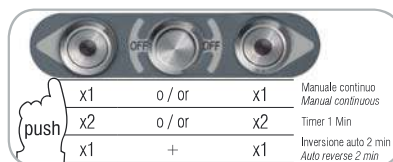

Opzionale:

- Tramoggia aggiunta ingredienti.

- *Modern design and strong AISI 304 stainless steel construction.*
- *Tilting tank with automatic locking system and safety lock.*
- *Stainless steel swivel wheels with lock (2).*
- *Two mixing arms system.*
- *Removable AISI 304 stainless steel mixing arms (no tools required).*
- *Total protection of gear box/control panel.*
- *Oil bath reducer with hardened and ground helical gears.*
- *Double seal on tank and gear box.*
- *Stainless steel IP 67 controls:*
 - *Forward and backward*
 - *auto-off feature*
 - *auto-function with reverse*
- *Stainless steel cover with safety microswitch.*
- *Minimum loading required: 40% max capacity.*
- *Perfect for hard mix and salad.*

Optional:

- *Feeding tray to add ingredients.*

IP 180 XP BA

Ribaltamento vasca
Tank overturn

Pale facilmente rimovibili
Removable mixing arms

Sistema di controllo
Control system

	watt/hp		mm	lt/kg	mm	mm	mm	mm	mm	mm	mm	kg	mm	kg
IP 50 XP BA	1ph 370/0,5(x2) 3ph 530/0,7 (x2)	1ph/3ph	420x500	88/50	810	630	730	1030	1617	1220	500	85	1200x670x1300	105
IP 80 XP BA	1ph 370/0,5(x2) 3ph 530/0,7 (x2)	1ph/3ph	620x500	110/88	1000	630	730	1030	1617	1220	500	90	1200x670x1300	110
IP 120 XP BA	1ph 750/1 (x2) 3ph 1.100/1,5(x2)	1ph/3ph	660x550	163/120	1092	700	855	1030	1717	1209	620	138	1450x750x1300	167
IP 180 XP BA	1ph 750/1 (x2) 3ph 1.100/1,5(x2)	1ph/3ph	995x550	250/180	1422	700	855	1030	1717	1209	620	152	1450x750x1300	182

IP 50 XP BA

IP 80 XP BA

IP 120 XP BA